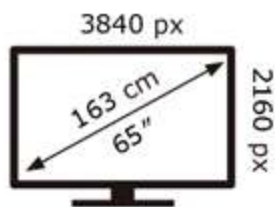

Samsung

UE65U8000FK

**109** kWh/1000h

Samsung

UE65U8000FK

**109** kWh/1000h

ABCDEF **G**  
**HDR**  
**161** kWh/1000h

2019/2013