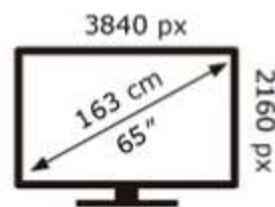

2019/2013

ABCDEF **G**
HDR
161 kWh/1000h